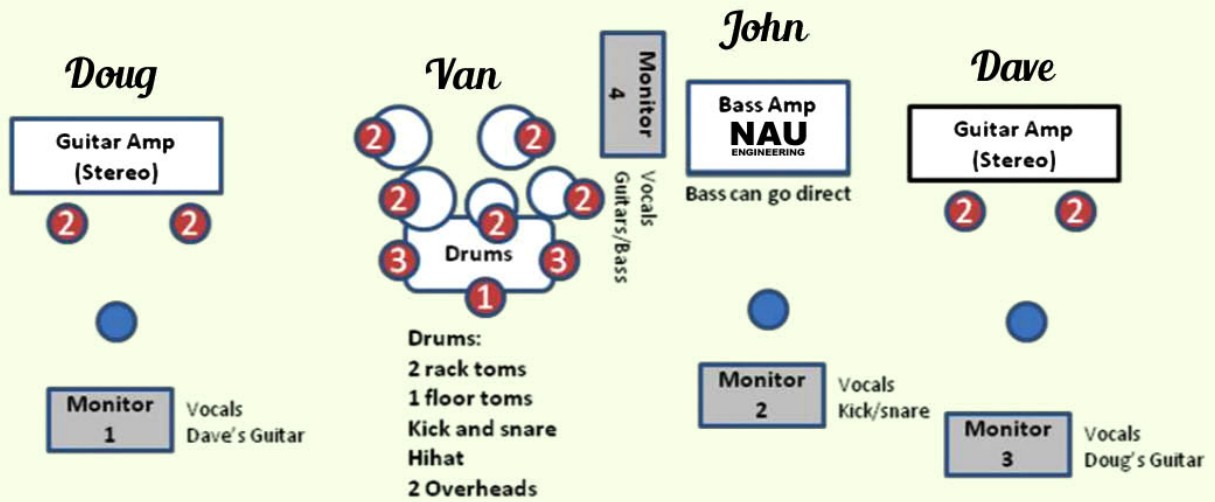

SPECTRA

Shades of Rock and Blue Eyed Soul!

***Rock, blues, Latin, jazz
fusion and more...***

Press Kit

Spectra's fan base continues to grow locally and regionally due to tight unique arrangements and its ability to shift musically from genre to genre. At Spectra shows expect to hear blues, rock, blue-eyed soul, country, jazz fusion, and Latin all done with Spectra's own blend of musical colors.

Song samples from the band can be heard at www.spectrarochester.com

Stage Plot

Stage Front

Mic Placement	
●	Vocal mic SM58 or equivalent - boom stands
①	Kick drum SM52 or equivalent
②	Instrument/Snare/Toms/Hihat SM57 or equivalent
③	Overhead drum condenser mic