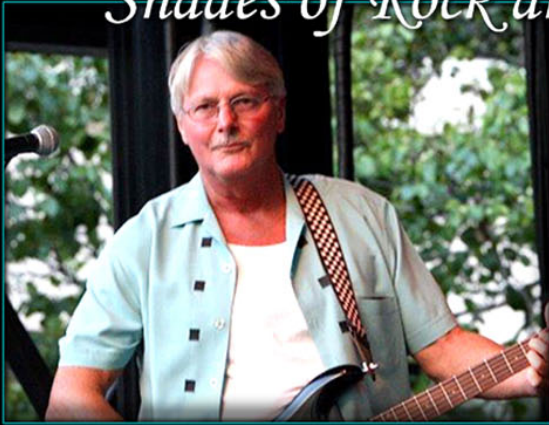

SPECTRA

Shades of Rock and Blue Eyed Soul!

***Rock, blues, Latin, jazz
fusion and more...***

Press Kit

Spectra's fan base continues to grow locally and regionally due to tight unique arrangements and its ability to shift musically from genre to genre. At Spectra shows expect to hear blues, rock, blue-eyed soul, country, jazz fusion, and Latin all done with Spectra's own blend of musical colors.

Members of Spectra have shared the stage with many national and International acts. Collectively the members of Spectra bring new shades of rock and blue-eyed soul to the scene. Familiar tunes given a fresh sound and Spectra's own spin on the arrangements.